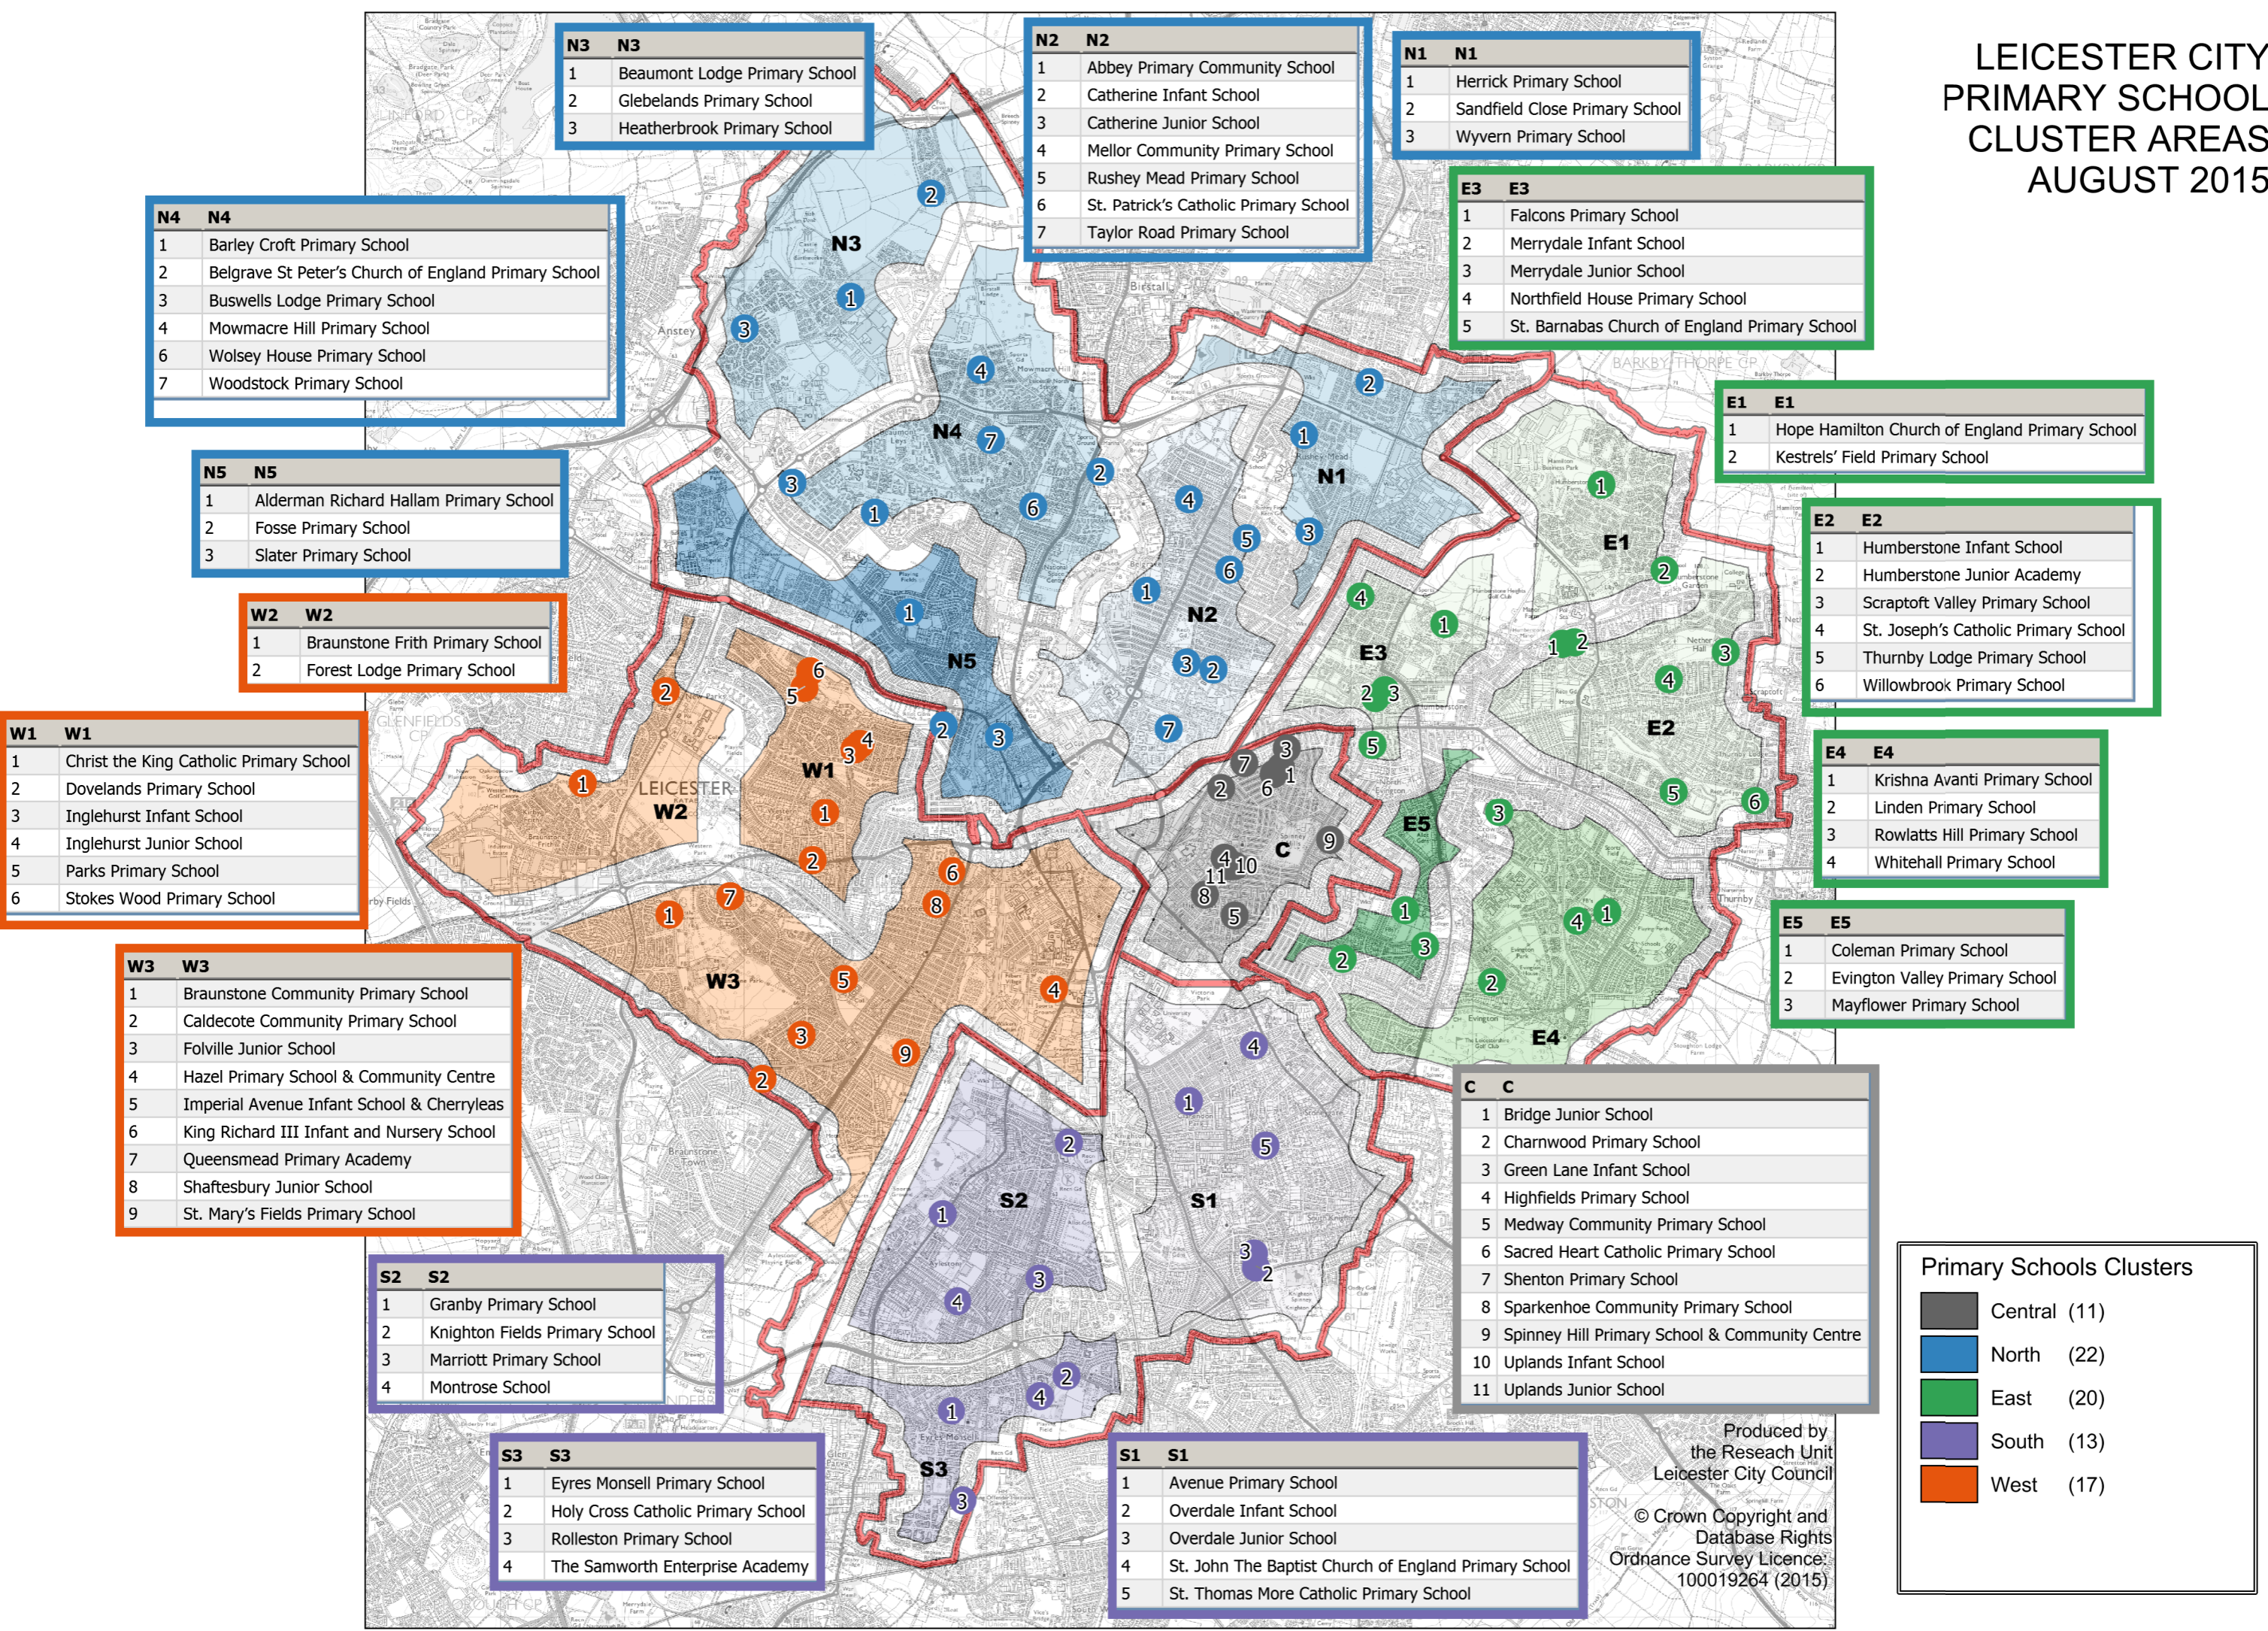

# LEICESTER CITY PRIMARY SCHOOL CLUSTER AREAS AUGUST 2015

N3	N3
1	Beaumont Lodge Primary School
2	Glebelands Primary School
3	Heatherbrook Primary School

N2	N2
1	Abbey Primary Community School
2	Catherine Infant School
3	Catherine Junior School
4	Mellor Community Primary School
5	Rushey Mead Primary School
6	St. Patrick's Catholic Primary School
7	Taylor Road Primary School

N1	N1
1	Herrick Primary School
2	Sandfield Close Primary School
3	Wyvern Primary School

N4	N4
1	Barley Croft Primary School
2	Belgrave St Peter's Church of England Primary School
3	Buswells Lodge Primary School
4	Mowmacre Hill Primary School
6	Wolsey House Primary School
7	Woodstock Primary School

E1	E1
1	Hope Hamilton Church of England Primary School
2	Kestrels' Field Primary School

W2	W2
1	Braunstone Frith Primary School
2	Forest Lodge Primary School

E2	E2
1	Humberstone Infant School
2	Humberstone Junior Academy
3	Scraftoft Valley Primary School
4	St. Joseph's Catholic Primary School
5	Thurnby Lodge Primary School
6	Willowbrook Primary School

W1	W1
1	Christ the King Catholic Primary School
2	Dovelands Primary School
3	Inglehurst Infant School
4	Inglehurst Junior School
5	Parks Primary School
6	Stokes Wood Primary School

E4	E4
1	Krishna Avanti Primary School
2	Linden Primary School
3	Rowlatts Hill Primary School
4	Whitehall Primary School